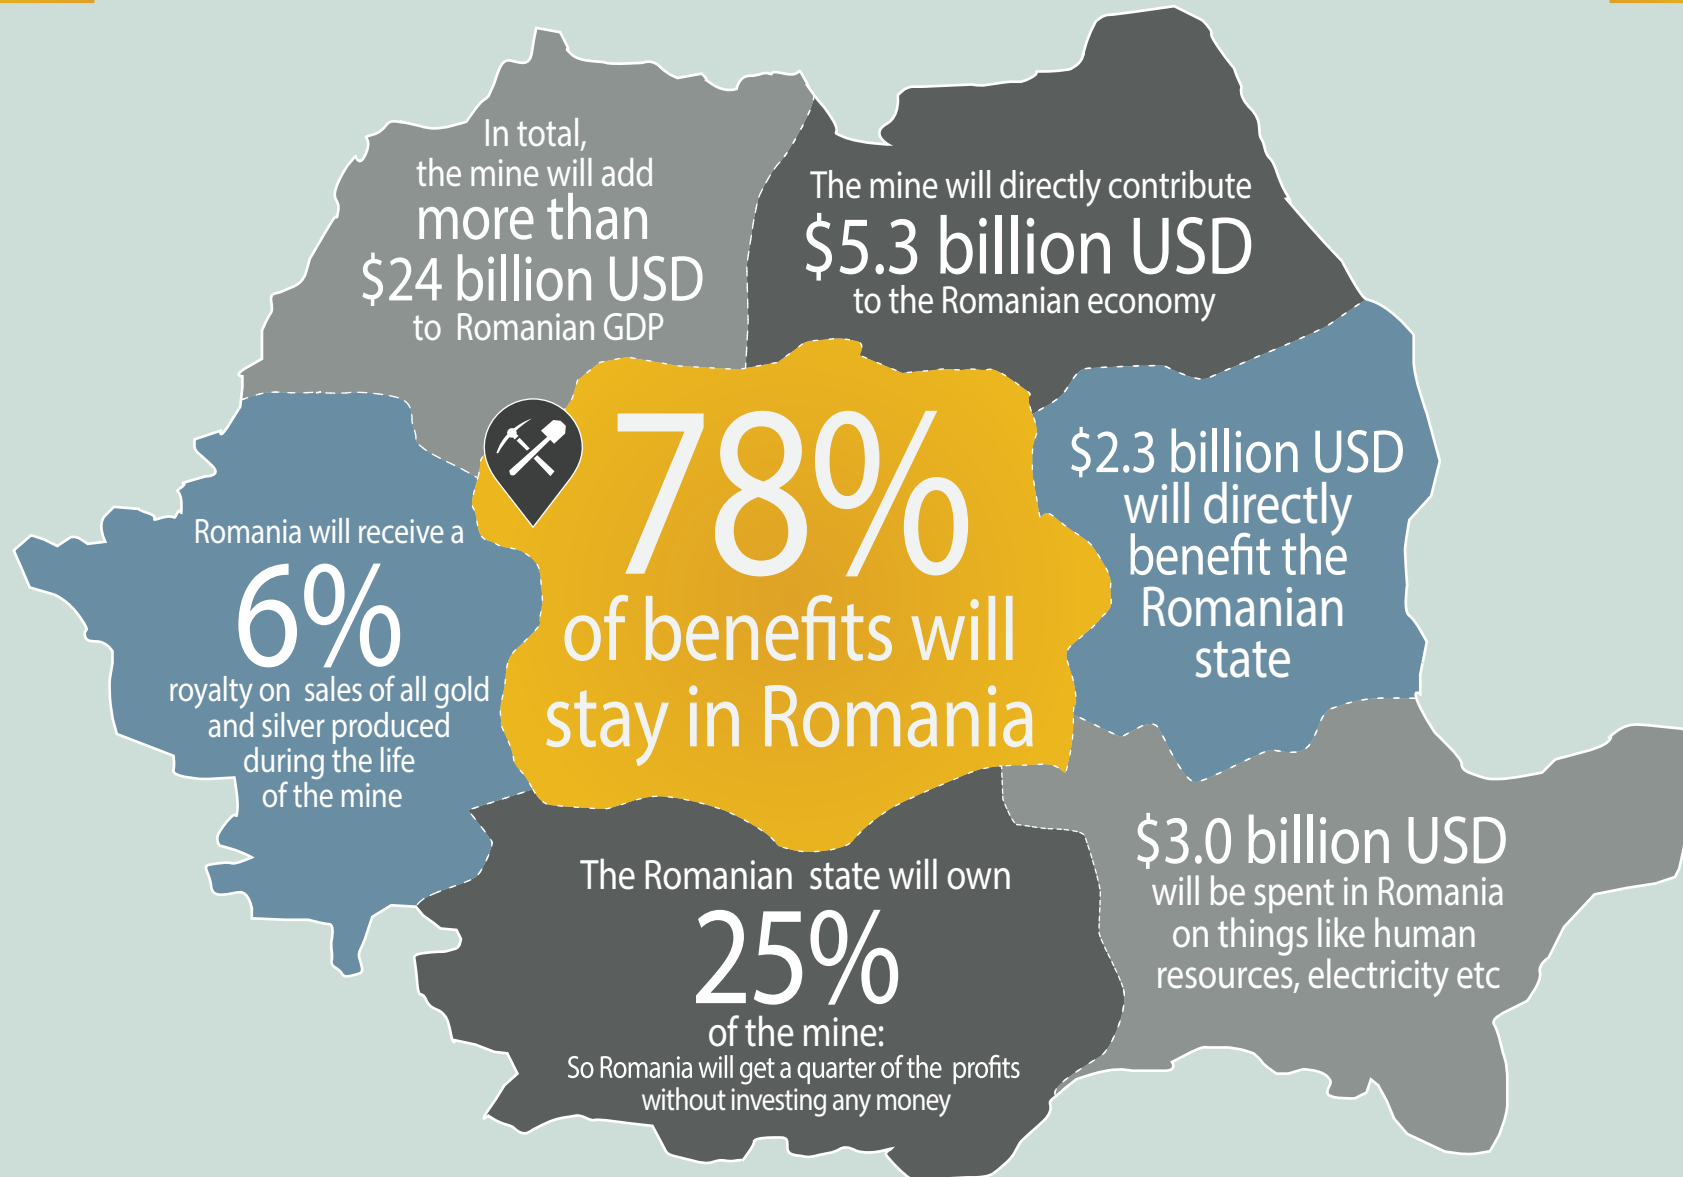

ROȘIA MONTANĂ ESTIMATED BENEFITS TO ROMANIA

shows location of Roșia Montană

\$ numbers based on \$1,200/oz gold